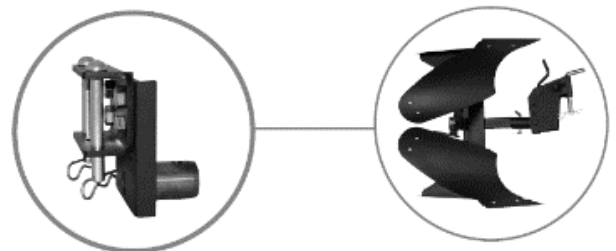

Samlevejledning • Assembly instructions • Montageanleitung

Art. no. 90061179

Included

		
1 2 pcs 16*100	2 2 pcs	3 4 pcs
		
4 2 pcs 10*40	5 2 pcs	6 4 pcs

Assembly Instructions

1: Insert adapter in quick connector

2: Lock quick connector before use

3: Define type of accessory and choose appropriate adapter

**Mount universal bracket as shown on picture above
Use parts 3 and 6 to assemble the two brackets. Use parts 1 and 2 for connecting accessories**