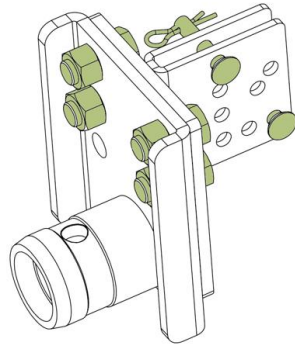

Samlevejledning • Assembly instructions • Montageanleitung

Art. no. 90061179

Included

		
1 2 pcs 16*100	2 2 pcs	3 4 pcs
		
4 2 pcs 10*40	5 2 pcs	6 4 pcs

Assembly Instructions

1: Insert adapter in quick connector

2: Lock quick connector before use

3: Define type of accessory and choose appropriate adapter

**Mount universal bracket as shown on picture above
Use parts 3 and 6 to assemble the two brackets. Use parts 1 and 2 for connecting accessories**

Assembled universal bracket should appear as picture above

**Mount universal bracket as shown on picture above
Use parts 3 and 6 to assemble two brackets. Use parts 4 and 5 for connecting accessories**

Mount universal bracket as shown on picture above