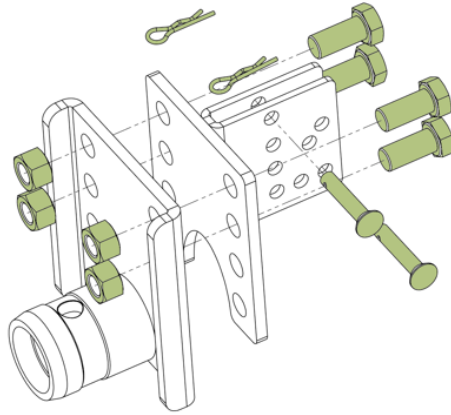

Samlevejledning • Assembly instructions • Montageanleitung

Art. no. 90061179

Included

		
1 2 pcs 16*100	2 2 pcs	3 4 pcs
		
4 2 pcs 10*40	5 2 pcs	6 4 pcs

Assembly Instructions

1: Insert adapter in quick connector

2: Lock quick connector before use

3: Define type of accessory and choose appropriate adapter

**Mount universal bracket as shown on picture above
Use parts 3 and 6 to assemble the two brackets. Use parts 1 and 2 for connecting accessories**

Assembled universal bracket should appear as picture above

**Mount universal bracket as shown on picture above
Use parts 3 and 6 to assemble two brackets. Use parts 4 and 5 for connecting accessories**

Mount universal bracket as shown on picture above