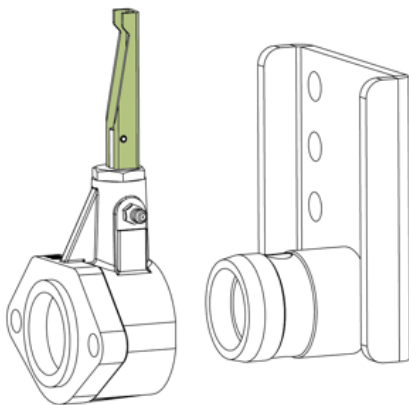

Samlevejledning • Assembly instructions • Montageanleitung

Art. no. 90061179

Included

		
1 2 pcs 16*100	2 2 pcs	3 4 pcs
		
4 2 pcs 10*40	5 2 pcs	6 4 pcs

Assembly Instructions

1: Insert adapter in quick connector

2: Lock quick connector before use

3: Define type of accessory and choose appropriate adapter

**Mount universal bracket as shown on picture above
Use parts 3 and 6 to assemble the two brackets. Use parts 1 and 2 for connecting accessories**

Assembled universal bracket should appear as picture above

**Mount universal bracket as shown on picture above
Use parts 3 and 6 to assemble two brackets. Use parts 4 and 5 for connecting accessories**