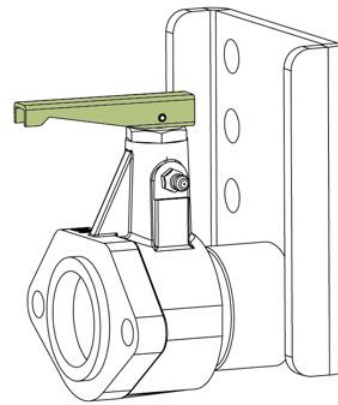

Samlevejledning • Assembly instructions • Montageanleitung

Art. no. 90061179

Included

		
1 2 pcs 16*100	2 2 pcs	3 4 pcs
		
4 2 pcs 10*40	5 2 pcs	6 4 pcs

Assembly Instructions

1: Insert adapter in quick connector

2: Lock quick connector before use

3: Define type of accessory and choose appropriate adapter

**Mount universal bracket as shown on picture above
Use parts 3 and 6 to assemble the two brackets. Use parts 1 and 2 for connecting accessories**

Assembled universal bracket should appear as picture above

**Mount universal bracket as shown on picture above
Use parts 3 and 6 to assemble two brackets. Use parts 4 and 5 for connecting accessories**