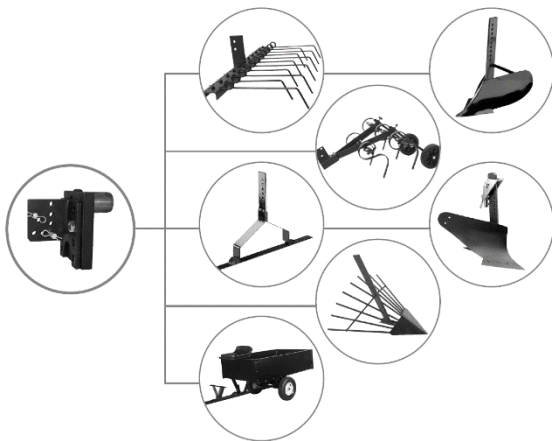

Samlevejledning • Assembly instructions • Montageanleitung

Art. no. 90061179

Included

		
1 2 pcs 16*100	2 2 pcs	3 4 pcs
		
4 2 pcs 10*40	5 2 pcs	6 4 pcs

Assembly Instructions

1: Insert adapter in quick connector

2: Lock quick connector before use

3: Define type of accessory and choose appropriate adapter

**Mount universal bracket as shown on picture above
Use parts 3 and 6 to assemble the two brackets. Use parts 1 and 2 for connecting accessories**

Assembled universal bracket should appear as picture above

**Mount universal bracket as shown on picture above
Use parts 3 and 6 to assemble two brackets. Use parts 4 and 5 for connecting accessories**

Mount universal bracket as shown on picture above