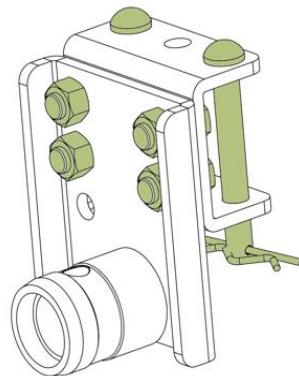

Samlevejledning • Assembly instructions • Montageanleitung

Art. no. 90061179

Included

		
1 2 pcs 16*100	2 2 pcs	3 4 pcs
		
4 2 pcs 10*40	5 2 pcs	6 4 pcs

Assembly Instructions

1: Insert adapter in quick connector

2: Lock quick connector before use

3: Define type of accessory and choose appropriate adapter

**Mount universal bracket as shown on picture above
Use parts 3 and 6 to assemble the two brackets. Use parts 1 and 2 for connecting accessories**

Assembled universal bracket should appear as picture above

**Mount universal bracket as shown on picture above
Use parts 3 and 6 to assemble two brackets. Use parts 4 and 5 for connecting accessories**