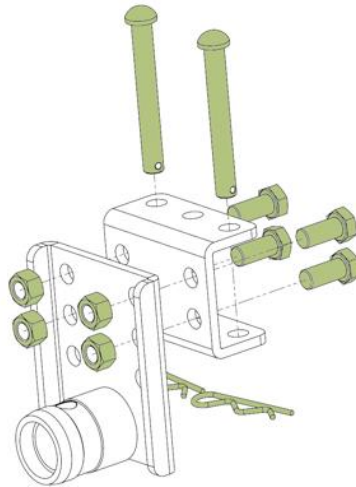

Samlevejledning • Assembly instructions • Montageanleitung

Art. no. 90061179

Included

		
1 2 pcs 16*100	2 2 pcs	3 4 pcs
		
4 2 pcs 10*40	5 2 pcs	6 4 pcs

Assembly Instructions

1: Insert adapter in quick connector

2: Lock quick connector before use

3: Define type of accessory and choose appropriate adapter

**Mount universal bracket as shown on picture above
Use parts 3 and 6 to assemble the two brackets. Use parts 1 and 2 for connecting accessories**

Assembled universal bracket should appear as picture above

**Mount universal bracket as shown on picture above
Use parts 3 and 6 to assemble two brackets. Use parts 4 and 5 for connecting accessories**

Mount universal bracket as shown on picture above